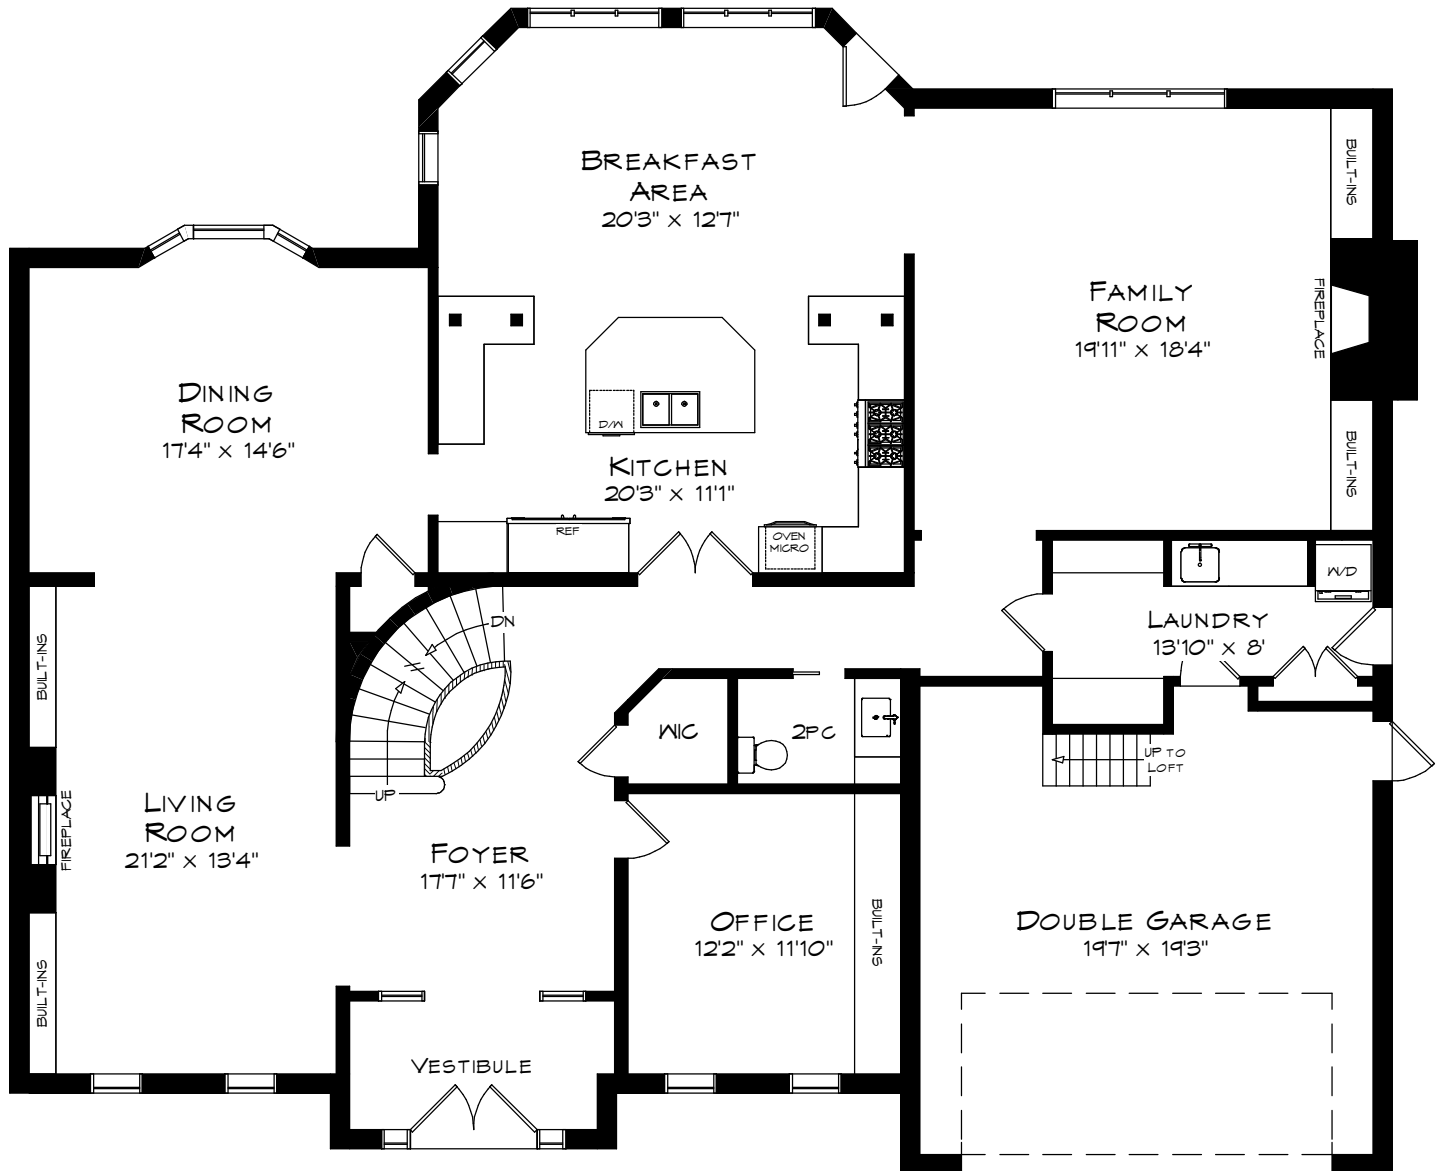

# 1369 WINTERBERRY DRIVE

TOTAL SQUARE FOOTAGE  
6,193 SQ.FT.

MAIN LEVEL  
2,254 SQUARE FEET  
+ 419 SF (GARAGE)

Measurements may not be 100% accurate  
and should be used as a guideline only.  
August - 2023

# 1369 WINTERBERRY DRIVE

UPPER LEVEL  
1,698 SQUARE FEET

Measurements may not be 100% accurate  
and should be used as a guideline only.  
August - 2023

GARAGE  
LOFT  
164 SQUARE FEET

# 1369 WINTERBERRY DRIVE

LOWER LEVEL  
2,241 SQUARE FEET

Measurements may not be 100% accurate  
and should be used as a guideline only.  
August - 2023