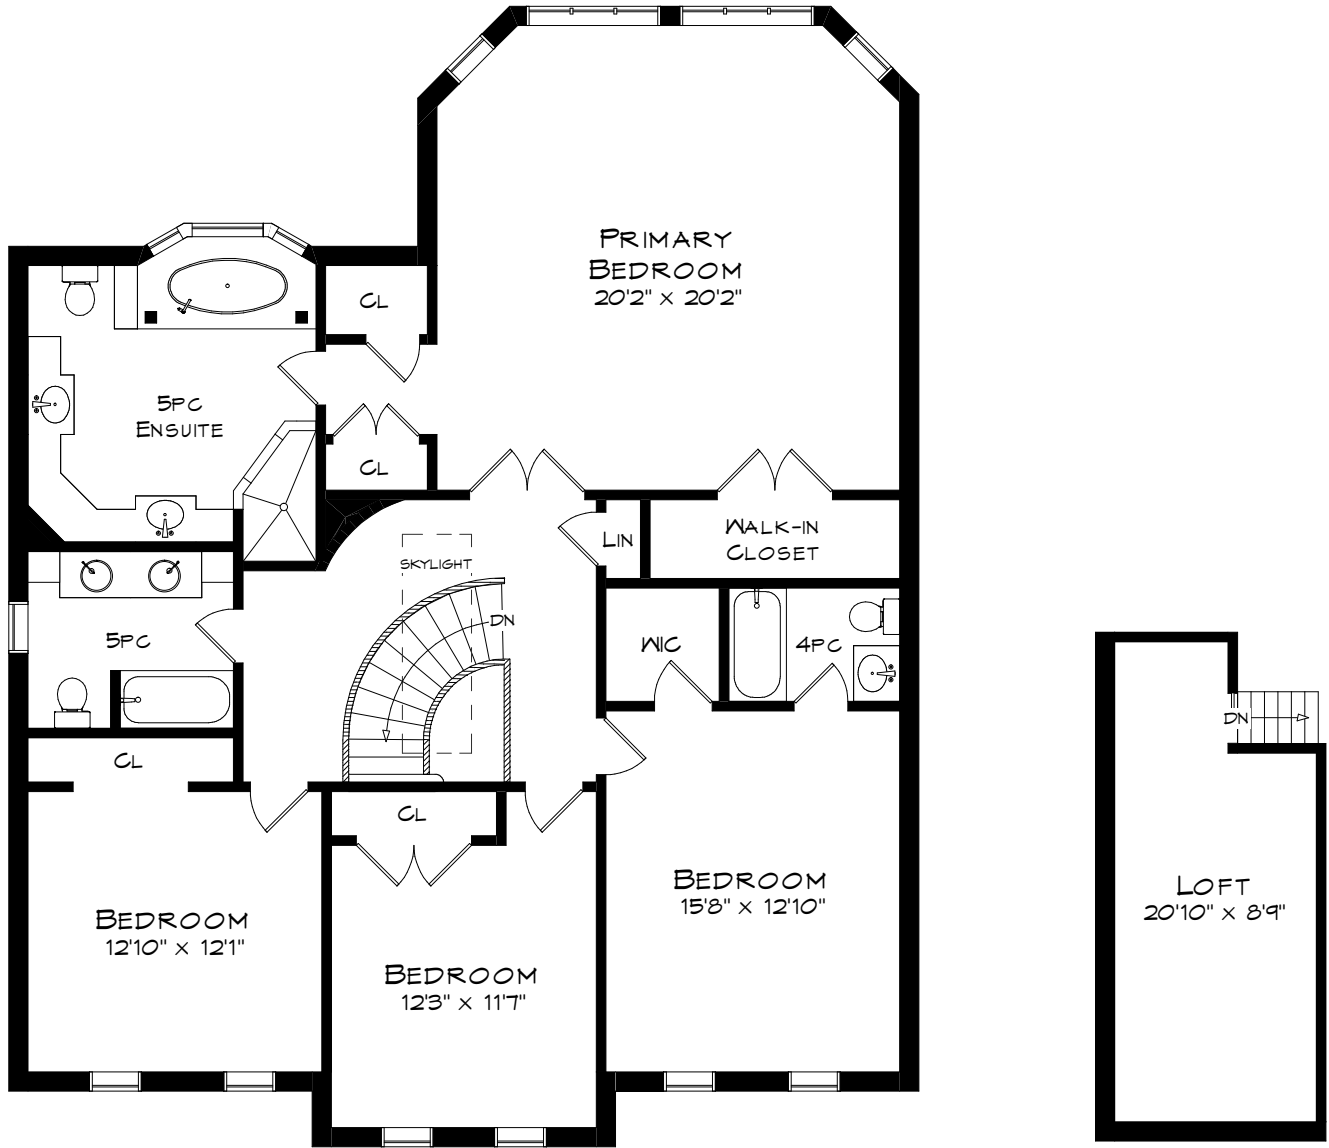

# 1369 WINTERBERRY DRIVE

TOTAL SQUARE FOOTAGE  
6,193 SQ.FT.

MAIN LEVEL  
2,254 SQUARE FEET  
+ 419 SF (GARAGE)

Measurements may not be 100% accurate  
and should be used as a guideline only.  
August - 2023

# 1369 WINTERBERRY DRIVE

UPPER LEVEL  
1,698 SQUARE FEET

Measurements may not be 100% accurate  
and should be used as a guideline only.  
August - 2023

GARAGE  
LOFT  
164 SQUARE FEET

# 1369 WINTERBERRY DRIVE

LOWER LEVEL  
2,241 SQUARE FEET

Measurements may not be 100% accurate  
and should be used as a guideline only.  
August - 2023