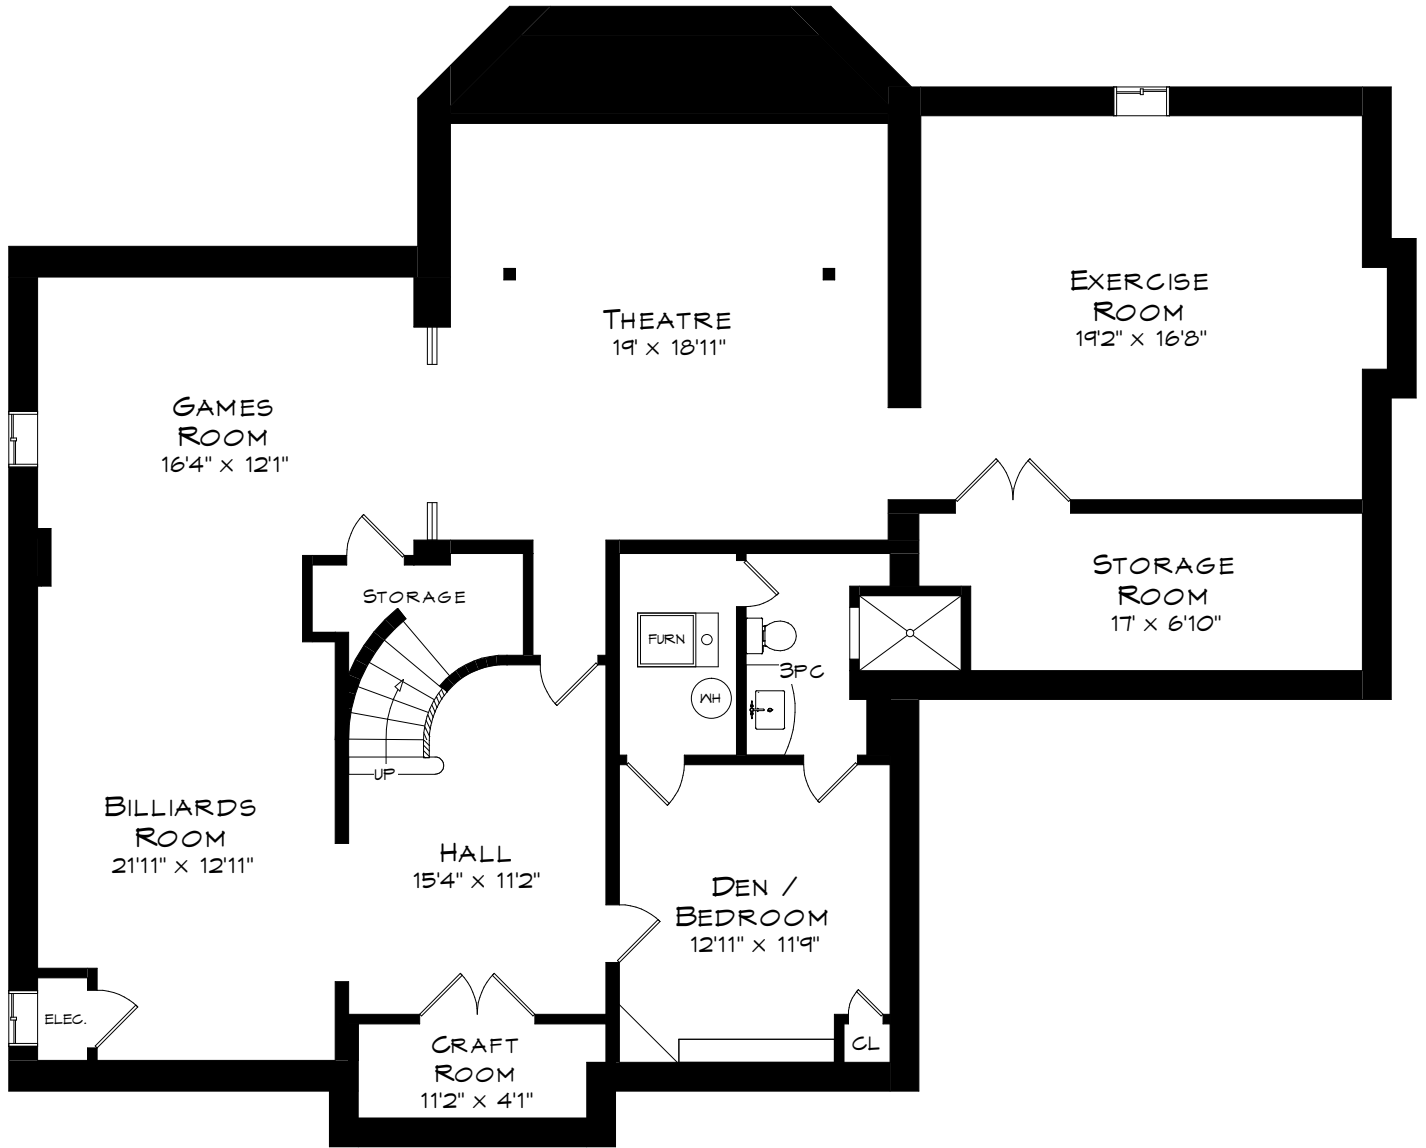

# 1369 WINTERBERRY DRIVE

TOTAL SQUARE FOOTAGE  
6,193 SQ.FT.

MAIN LEVEL  
2,254 SQUARE FEET  
+ 419 SF (GARAGE)

Measurements may not be 100% accurate  
and should be used as a guideline only.  
August - 2023

# 1369 WINTERBERRY DRIVE

UPPER LEVEL  
1,698 SQUARE FEET

Measurements may not be 100% accurate  
and should be used as a guideline only.  
August - 2023

GARAGE  
LOFT  
164 SQUARE FEET

# 1369 WINTERBERRY DRIVE

LOWER LEVEL  
2,241 SQUARE FEET

Measurements may not be 100% accurate  
and should be used as a guideline only.  
August - 2023